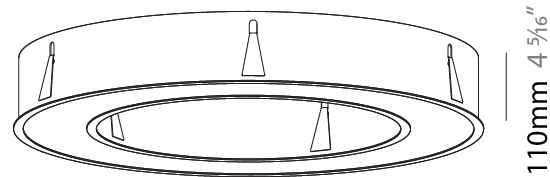

PHYSICAL

Shape: Round
 Diameter (mm): 970
 Diameter (in): 38 ³/₁₆
 Height (mm): 110
 Height (in): 4 ⁵/₁₆
 Min. Recessing Depth (mm): 120
 Min. Recessing Depth (in): 4 ³/₄
 Weight (kg): 11.164
 Weight (lbs): 24.61
 Diffuser: PMMA - Opal or Micro-Prism
 Fixture Finish: SSR / BKV / CWI / CRY / HAB / UFT / ITA / RUA / FTG / MYG / LOD / PUS / FRO / FUP / KIA / POP / BLS / SPG / MEY / GOH / CHC / COM / ABZ / JAG / OBR / MOS / ROR
 Fixture Material: PMMA / Aluminum
 Cut-out Measurements: Dia. 960mm / 37 13/16"

Certified By: Certified for North American Standards
 IP rating: IP20

110mm 4 ⁵/₁₆"

Ø 628mm 24 ³/₄"

Ø 970mm 38 ³/₁₆ "

960mm x 640mm
37 ¹³/₁₆" x 25 ³/₁₆"

120mm
4 ³/₄"

10 - 15mm
³/₈" - ⁹/₁₆"

GLORIOUS 150 RECESSED